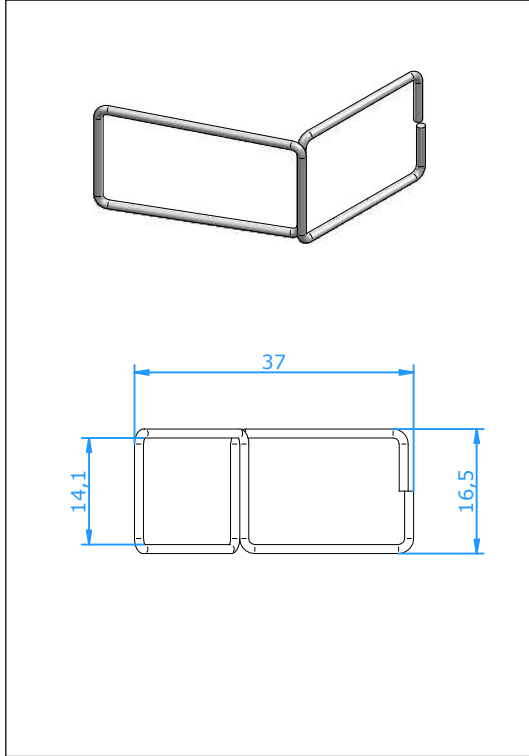

Accessories

Standard Connector Locking Clip

**Application**

In order to prevent accidental disconnection a locking clip can be used.

Construction

- Stainless Steel clip
- Can be placed without any tools

Part Nr. 20.269